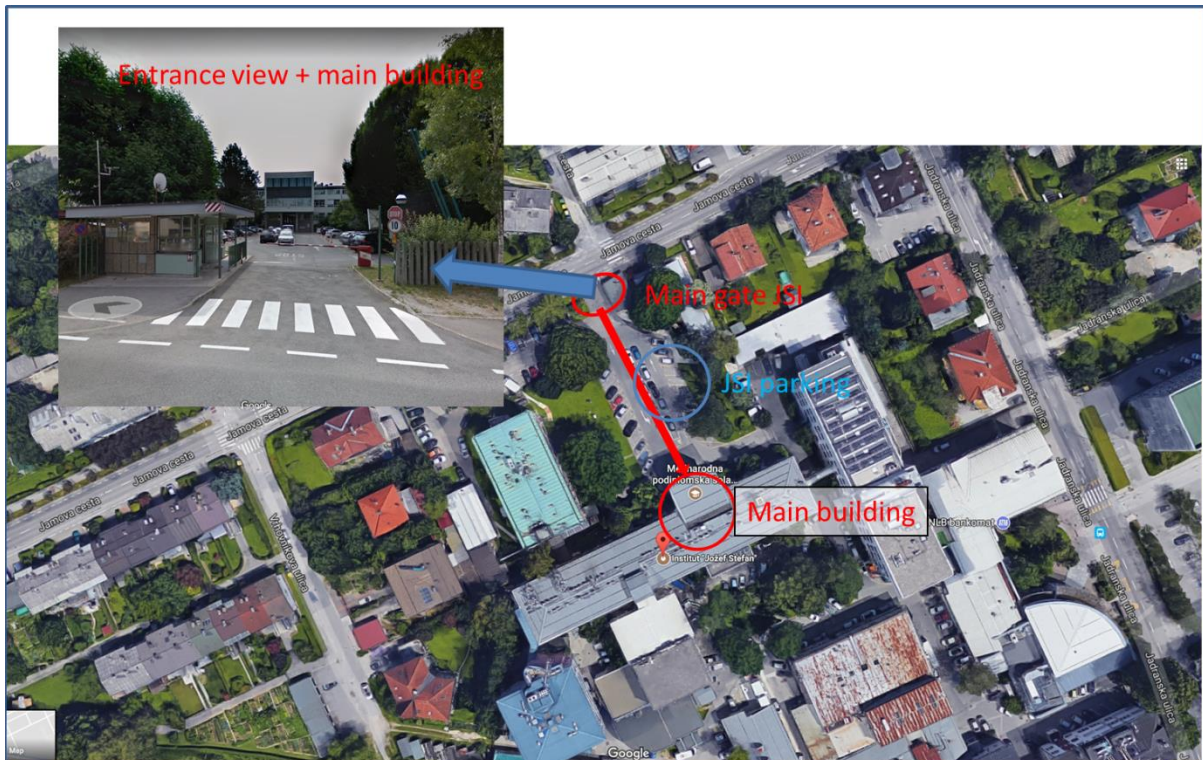

Venue, Travel and accommodation in Ljubljana, Slovenia

Location

The meeting will take place at Jozef Stefan Institute in the MAIN BUILDING in the main lecture hall. The Institute is located within walking distance (20 minutes) of the city center of Ljubljana.

Address: Jamova cesta 39, 1000 Ljubljana, Slovenia <https://goo.gl/maps/SmRdCtVhWVE2>

Ljubljana is a modern and lively city full of culture. It is home to numerous theaters, museums and galleries, and boasts one of the oldest philharmonic orchestras in the world. Origins of the city date back to Ancient Rome. Two thousand years ago, a Roman city called Emona stood on the site of the present-day Ljubljana.